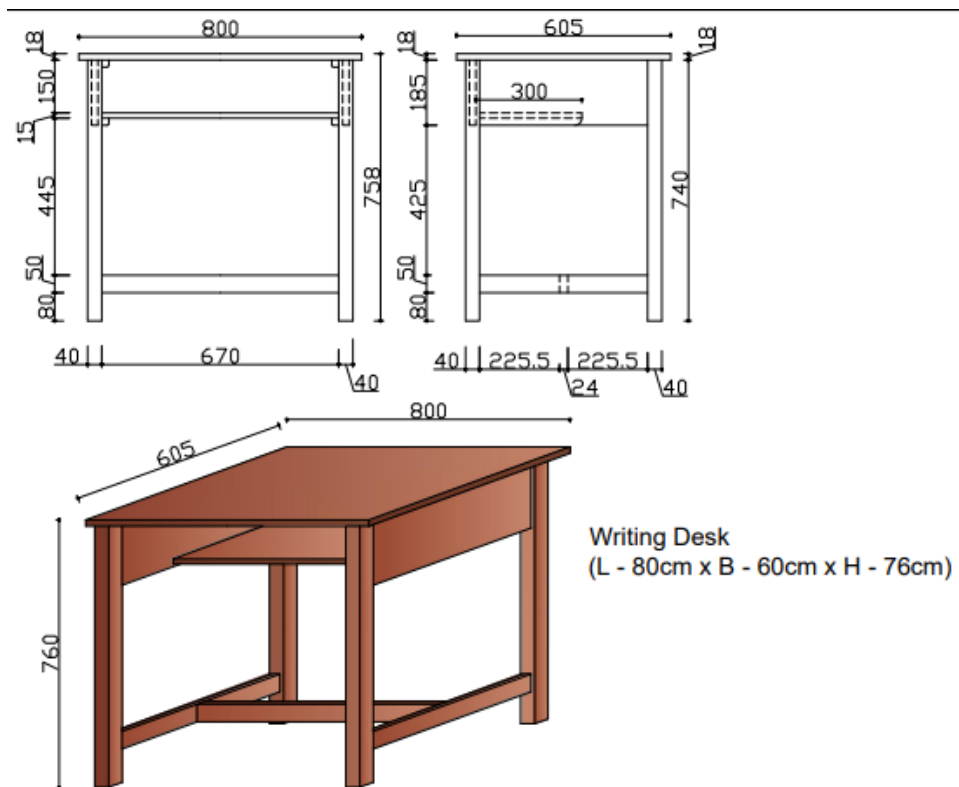

DETAILS OF DRAWINGS

1. CUPBOARD

Cupboard with full shutter
(B - 80cm x D - 40cm x H - 180cm)

2. SINGLE BED

3. STUDY TABLE

4. CHAIR