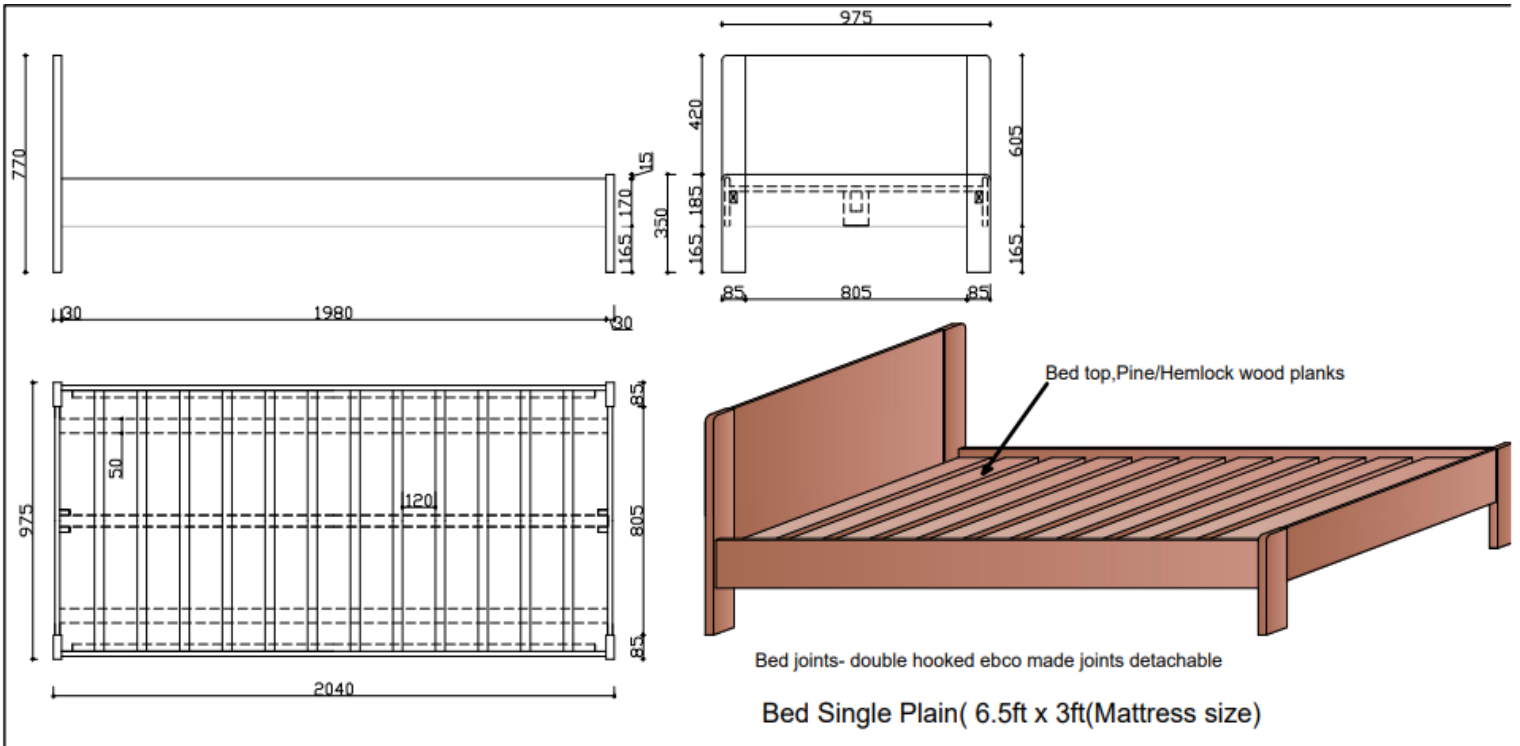

DETAILS OF DRAWINGS

1. CUPBOARD

Cupboard with full shutter
(B - 80cm x D - 40cm x H - 180cm)

2. SINGLE BED

3. STUDY TABLE

4. CHAIR