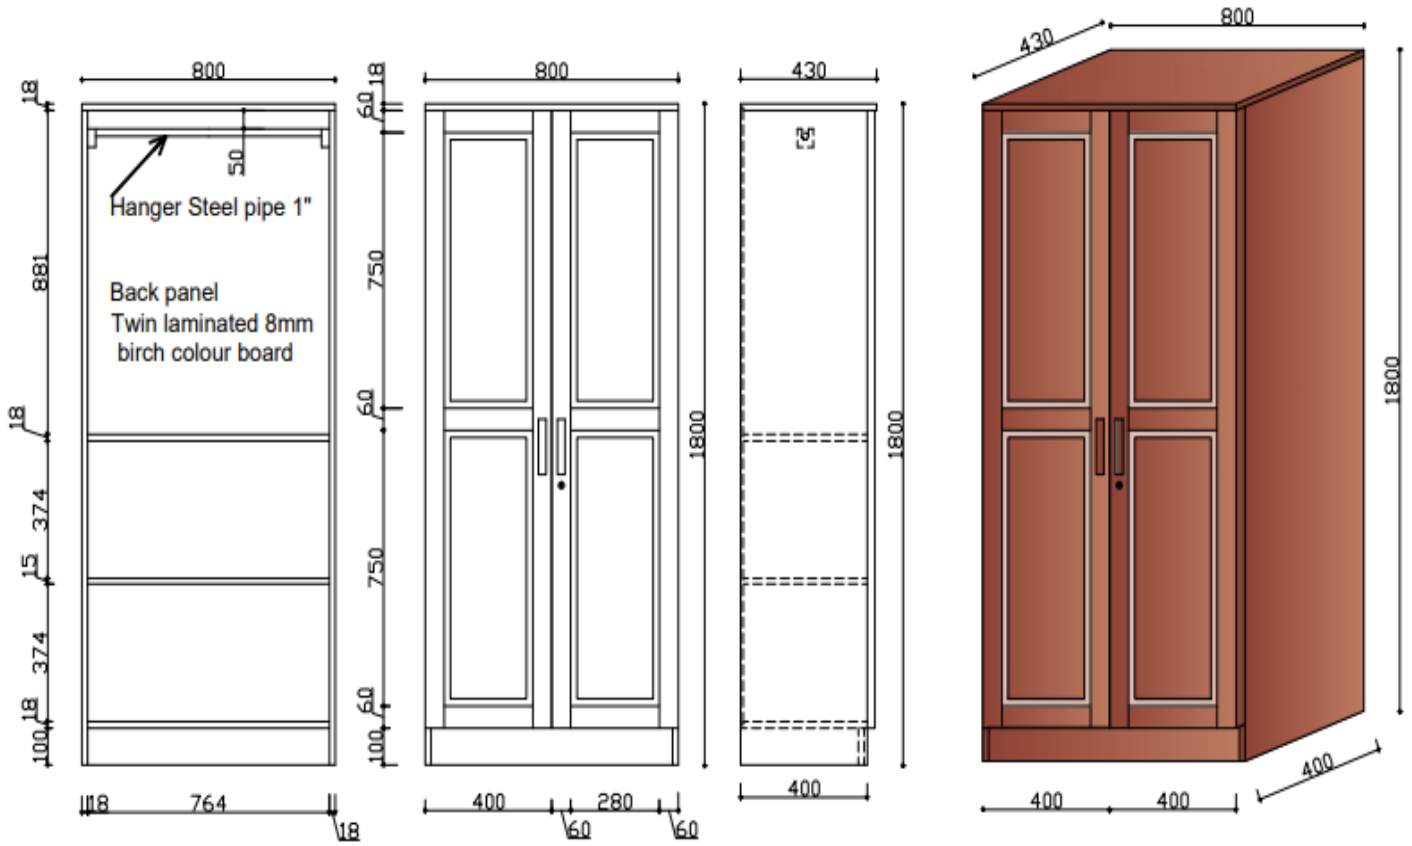

DETAILS OF DRAWINGS

1. CUPBOARD

Cupboard with full shutter
(B - 80cm x D - 40cm x H - 180cm)

2. SINGLE BED

3. STUDY TABLE

4. CHAIR